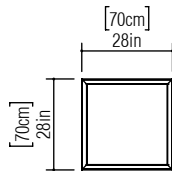

Reference: 592.
Line: Clean
Application: Ceiling
Description: Basic Square Ceiling 70x20x70

Material: Natural Wood Veneer, MDF and Acrylic
Weight (unpacked): 4,55kg/10,03lb

Light Source Type: E-27
6x 25W (max. each)
Fluorescent or LED
Bulbs not included
Color Temperature: Lamp dependent
CRI: Lamp dependent
Luminous Flux: Lamp dependent

Isolation: Class II
Input Voltage (VAC): 110 ~ 277V
Input Frequency (Hz): 60 Hz

Suspension Cable Length: Not applicable

1:50

Finish Options:

 01 Pine	 24 Marsala
 02 Coffee	 25 Iridescent White
 04 Tobacco	 26 Light Pink
 06 Imbuia	 27 Gold
 07 White	 28 Silver
 09 Louro Freijo	 29 Teal
 12 Teak	 30 Olive Green
 13 Bluish Green	 31 Ferrari Red
 14 Yellow	 32 Copper
 15 Cappuccino	 33 Bronze
 18 American Walnut	 34 Birch
 22 Black	