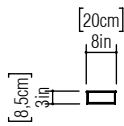

1:50

Finish Options:

	01 Pine		24 Marsala
	02 Coffee		25 Iridescent White
	04 Tobacco		26 Light Pink
	06 Imbuia		27 Gold
	07 White		28 Silver
	09 Louro Freijo		29 Teal
	12 Teak		30 Olive Green
	13 Bluish Green		31 Ferrari Red
	14 Yellow		32 Copper
	15 Cappuccino		33 Bronze
	18 American Walnut		34 Birch
	22 Black