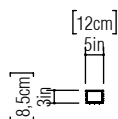

Reference: 4056C.
Line: Crystal
Application: Wall Sconce
Description: Square Wall Sconce with Crystals 12x30x8,5

Material: Natural Wood Veneer, MDF and Acrylic
Weight (unpacked): 0,50kg/1,10lb

Light Source Type: E-27
1x 25W (max. each)
Fluorescent or LED
Bulbs not included
Color Temperature: Lamp dependent
CRI: Lamp dependent
Luminous Flux: Lamp dependent

Isolation: Class II
Input Voltage (VAC): 110 ~ 277V
Input Frequency (Hz): 60 Hz

Suspension Cable Length: Not applicable

1:50

Finish Options:

 01 Pine	 24 Marsala
 02 Coffee	 25 Iridescent White
 04 Tobacco	 26 Light Pink
 06 Imbuia	 27 Gold
 07 White	 28 Silver
 09 Louro Freijo	 29 Teal
 12 Teak	 30 Olive Green
 13 Bluish Green	 31 Ferrari Red
 14 Yellow	 32 Copper
 15 Cappuccino	 33 Bronze
 18 American Walnut	 34 Birch
 22 Black	