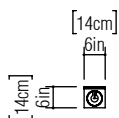

1:50

Finish Options:

01 Pine	24 Marsala
02 Coffee	25 Iridescent White
04 Tobacco	26 Light Pink
06 Imbuia	27 Gold
07 White	28 Silver
09 Louro Freijo	29 Teal
12 Teak	30 Olive Green
13 Bluish Green	31 Ferrari Red
14 Yellow	32 Copper
15 Cappuccino	33 Bronze
18 American Walnut	34 Birch
22 Black