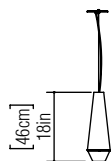

Reference: 1343.
Line: Cone Duo
Application: Pendant
Description: Cone Duo Suspension Pendant Ø15x46

Material: Natural Wood Veneer and MDF
Weight (unpacked):

Light Source Type: E-27
1x 25W (max. each)
Fluorescent or LED
Bulbs not included

Color Temperature: Lamp dependent
CRI: Lamp dependent
Luminous Flux: Lamp dependent

Isolation: Class II
Input Voltage (VAC): 110 ~ 277V
Input Frequency (Hz): 60 Hz

Suspension Cable Length: 160cm/63in

1:50