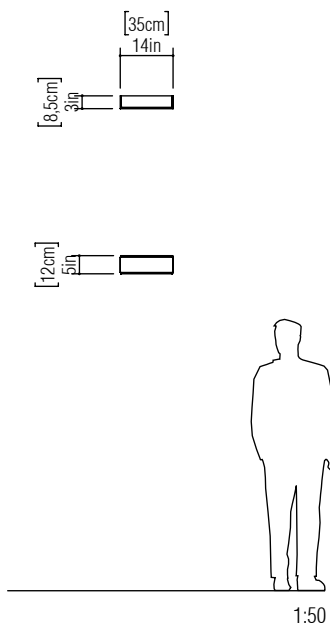

Finish Options:

	01 Pine		24 Marsala
	02 Coffee		25 Iridescent White
	04 Tobacco		26 Light Pink
	06 Imbuia		27 Gold
	07 White		28 Silver
	09 Louro Freijo		29 Teal
	12 Teak		30 Olive Green
	13 Bluish Green		31 Ferrari Red
	14 Yellow		32 Copper
	15 Cappuccino		33 Bronze
	18 American Walnut		34 Birch
	22 Black