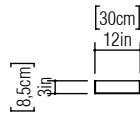

Reference: 404.
Line: Clean
Application: Wall Sconce
Description: Horizontal Wall Sconce 30x10x8,5

Material: Natural Wood Veneer, MDF and Acrylic
Weight (unpacked): 0,75kg/1,65lb

Light Source Type: E-27
1x 25W (max. each)
Fluorescent or LED
Bulbs not included

Color Temperature: Lamp dependent
CRI: Lamp dependent
Luminous Flux: Lamp dependent

Isolation: Class II
Input Voltage (VAC): 110 ~ 277V
Input Frequency (Hz): 60 Hz

Suspension Cable Length: Not applicable