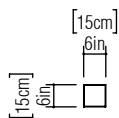

Reference: 286.
Line: Coconut Pastille
Application: Pendant
Description: Pendant with Coconut Pastille 15x30x15

Material: Natural Wood Veneer, MDF and Acrylic
Weight (unpacked): 0,85kg/1,87lb

Light Source Type: E-27
1x 25W (max. each)
Fluorescent or LED
Bulbs not included

Color Temperature: Lamp dependent
CRI: Lamp dependent
Luminous Flux: Lamp dependent

Isolation: Class II
Input Voltage (VAC): 110 ~ 277V
Input Frequency (Hz): 60 Hz

Suspension Cable Length: 160cm/63in

1:50