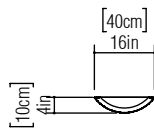

Finish Options:

	01 Pine		24 Marsala
	02 Coffee		25 Iridescent White
	04 Tobacco		26 Light Pink
	06 Imbuia		27 Gold
	07 White		28 Silver
	09 Louro Freijo		29 Teal
	12 Teak		30 Olive Green
	13 Bluish Green		31 Ferrari Red
	14 Yellow		32 Copper
	15 Cappuccino		33 Bronze
	18 American Walnut		34 Birch
	22 Black