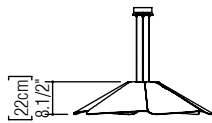

1:50

Finish Options:

	01 Pine		25 Iridescent White
	02 Matte Black		26 Light Pink
	04 Tobacco		27 Gold
	06 Imbuia		28 Silver
	07 White		29 Teal
	09 Louro Freijó		30 Olive Green
	12 Teak		31 Ferrari Red
	13 Bluish Green		32 Copper
	15 Cappuccino		33 Bronze
	18 American Walnut		34 Maple
	22 Glossy Black		36 Emerald Green
	24 Marsala		37 Coral