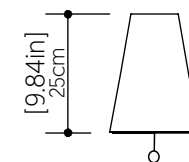

1130C

Name: Conical Accord Pendant 1130C
 Collection: Conical
 Application: Pendant
 Construction: Natural Wood Venner, MDF and Acrylic

Specifications

Light Source: 1X 25W 120V-240V E26 (medium base)
 Driver Location: N/A
 Color Temperature: Lamp Dependent
 Dimming Option: Lamp Dependent
 CRI: Lamp Dependent
 Delivered Lumens: Lamp Dependent
 Total Power: Lamp Dependent
 Input Voltage: 120V-240V
 Input Frequency: 60 Hz
 Canopy Dimension: H0.8cm Ø13,5cm / H0.31" Ø5.31"
 Height Adjustment Limit: 10"
 Weight: 1.12kg/2.47lbs

Fixture Image

Technical Drawing

Photometric Graph

Standards