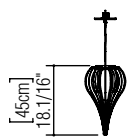

Reference: 1189.
Line: Cappadocia
Application: Pendant
Description: Cappadocia Suspension Pendant

Material: Natural Wood Veneer, MDF and Linen Shade
Weight (unpacked): 0,90kg/1,98lb

Light Source Type: E-26
1x 25W (max. each)
Fluorescent or LED
Bulbs not included

Color Temperature: Lamp dependent
CRI: Lamp dependent
Luminous Flux: Lamp dependent

Isolation: Class II
Input Voltage (VAC): 110 ~ 277V
Input Frequency (Hz): 60 Hz

Suspension Cable Length: 160cm/63in
Certificates: