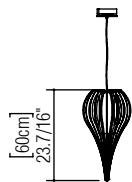

Reference: 1190.
Line: Cappadocia
Application: Pendant
Description: Cappadocia Suspension Pendant

Material: Natural Wood Veneer, MDF and Linen Shade
Weight (unpacked): 1,25kg/2,76lb

Light Source Type: E-26
1x 25W (max. each)
Fluorescent or LED
Bulbs not included

Color Temperature: Lamp dependent
CRI: Lamp dependent
Luminous Flux: Lamp dependent

Isolation: Class II
Input Voltage (VAC): 110 ~ 277V
Input Frequency (Hz): 60 Hz

Suspension Cable Length: 160cm/63in
Certificates: