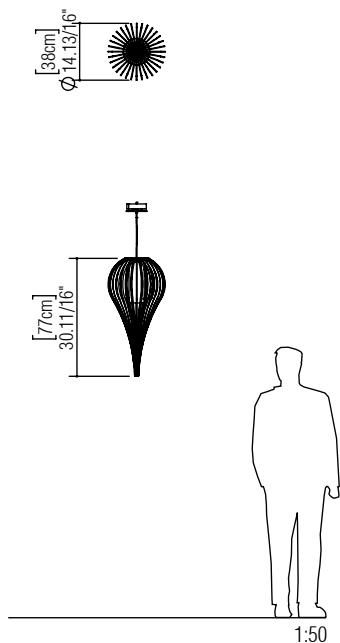

Reference: 1191.
Line: Cappadocia
Application: Pendant
Description: Cappadocia Suspension Pendant

Material: Natural Wood Veneer, MDF and Linen Shade
Weight (unpacked): 1,90kg/4,19lb

Light Source Type: E-26
1x 25W (max. each)
Fluorescent or LED
Bulbs not included

Color Temperature: Lamp dependent
CRI: Lamp dependent
Luminous Flux: Lamp dependent

Isolation: Class II
Input Voltage (VAC): 110 ~ 277V
Input Frequency (Hz): 60 Hz

Suspension Cable Length: 160cm/63in
Certificates: