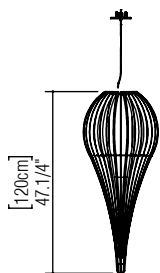

Reference: 1284.
Line: Cappadocia
Application: Pendant
Description: Cappadocia Suspension Pendant

Material: Natural Wood Veneer, MDF and Linen Shade
Weight (unpacked): 4,45kg/9,81lb

Light Source Type: E-26
1x 25W (max. each)
Fluorescent or LED
Bulbs not included

Color Temperature: Lamp dependent
CRI: Lamp dependent
Luminous Flux: Lamp dependent

Isolation: Class II
Input Voltage (VAC): 110 ~ 277V
Input Frequency (Hz): 60 Hz

Suspension Cable Length: 160cm/63in
Certificates: