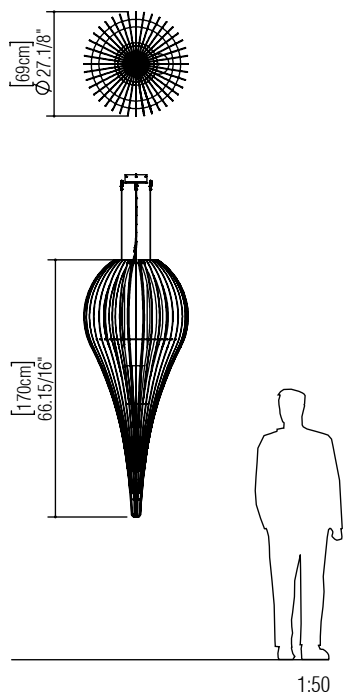

Reference: 1264.
Line: Cappadocia
Application: Pendant
Description: Cappadocia Suspension Pendant

Material: Natural Wood Veneer, MDF and Linen Shade
Weight (unpacked): 10,30kg/22,71lb

Light Source Type: E-26
1x 25W (max. each)
Fluorescent or LED
Bulbs not included

Color Temperature: Lamp dependent
CRI: Lamp dependent
Luminous Flux: Lamp dependent

Isolation: Class II
Input Voltage (VAC): 110 ~ 277V
Input Frequency (Hz): 60 Hz

Suspension Cable Length: 160cm/63in
Certificates: