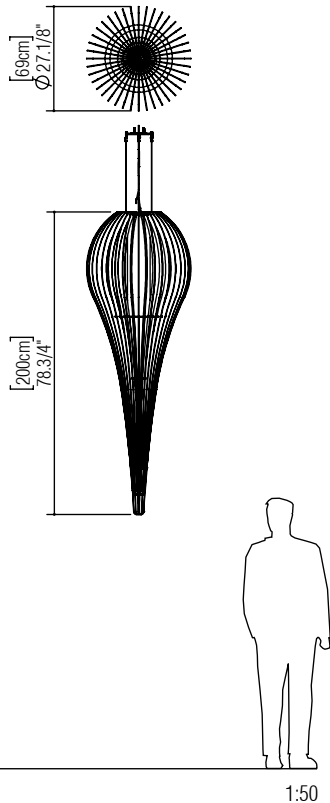

Reference: 1265.  
Line: Cappadocia  
Application: Pendant  
Description: Cappadocia Suspension Pendant

Material: Natural Wood Veneer, MDF and Linen Shade  
Weight (unpacked):

Light Source Type: E-26  
1x 25W (max. each)  
Fluorescent or LED  
Bulbs not included

Color Temperature: Lamp dependent  
CRI: Lamp dependent  
Luminous Flux: Lamp dependent

Isolation: Class II  
Input Voltage (VAC): 110 ~ 277V  
Input Frequency (Hz): 60 Hz

Suspension Cable Length: 160cm/63in  
Certificates: