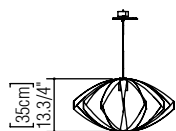

Reference: 1243.
Line: Versatile
Application: Pendant
Description: Versatile Suspension Pendant

Material: Natural Wood Veneer and MDF
Weight (unpacked): 0,95kg/2,09lb

Light Source Type: E-26
1x 25W (max. each)
Fluorescent or LED
Bulbs not included

Color Temperature: Lamp dependent
CRI: Lamp dependent
Luminous Flux: Lamp dependent

Isolation: Class II
Input Voltage (VAC): 110 ~ 277V
Input Frequency (Hz): 60 Hz

Suspension Cable Length: 160cm/63in
Certificates: