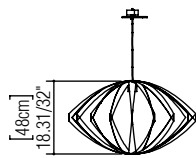

1:50

Finish Options:

	01 Pine		25 Iridescent White
	02 Matte Black		26 Light Pink
	04 Tobacco		27 Gold
	06 Imbuia		28 Silver
	07 White		29 Teal
	09 Louro Freijó		30 Olive Green
	12 Teak		31 Ferrari Red
	13 Bluish Green		32 Copper
	15 Cappuccino		33 Bronze
	18 American Walnut		34 Maple
	22 Glossy Black		36 Emerald Green
	24 Marsala		37 Coral