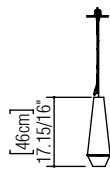

1:50

Finish Options:

	01 Pine		25 Iridescent White
	02 Matte Black		26 Light Pink
	04 Tobacco		27 Gold
	06 Imbuia		28 Silver
	07 White		29 Teal
	09 Louro Freijó		30 Olive Green
	12 Teak		31 Ferrari Red
	13 Bluish Green		32 Copper
	15 Cappuccino		33 Bronze
	18 American Walnut		34 Maple
	22 Glossy Black		36 Emerald Green
	24 Marsala		37 Coral