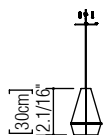

Reference: 1344.  
Line: Cone Duo  
Application: Pendant  
Description: Cone Duo Suspension Pendant

Material: Natural Wood Veneer and MDF  
Weight (unpacked):

Light Source Type: E-26  
1x 25W (max. each)  
Fluorescent or LED  
Bulbs not included

Color Temperature: Lamp dependent  
CRI: Lamp dependent  
Luminous Flux: Lamp dependent

Isolation: Class II  
Input Voltage (VAC): 110 ~ 277V  
Input Frequency (Hz): 60 Hz

Suspension Cable Length: 160cm/63in  
Certificates: