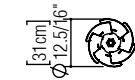

Reference: 1363
Line: fuchsia
Application: pendant
Description: pendant fuchsia

Material: Natural Wood Veneer and MDF
Weight (unpacked):

Light Source Type: E-26
1x 25W (max. each)
Fluorescent or LED
Bulbs not included

Color Temperature: Lamp dependent
CRI: Lamp dependent
Luminous Flux: Lamp dependent

Isolation: Class II
Input Voltage (VAC): 110 ~ 277V
Input Frequency (Hz): 60 Hz

Suspension Cable Length: 160cm/63in
Certificates: