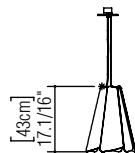

Reference: 1363  
Line: fuchsia  
Application: pendant  
Description: pendant fuchsia

Material: Natural Wood Veneer and MDF  
Weight (unpacked):

Light Source Type: E-26  
1x 25W (max. each)  
Fluorescent or LED  
Bulbs not included

Color Temperature: Lamp dependent  
CRI: Lamp dependent  
Luminous Flux: Lamp dependent

Isolation: Class II  
Input Voltage (VAC): 110 ~ 277V  
Input Frequency (Hz): 60 Hz

Suspension Cable Length: 160cm/63in  
Certificates: