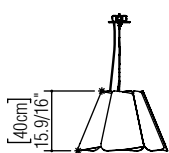

1:50

Finish Options:

	01 Pine		25 Iridescent White
	02 Matte Black		26 Light Pink
	04 Tobacco		27 Gold
	06 Imbuia		28 Silver
	07 White		29 Teal
	09 Louro Freijó		30 Olive Green
	12 Teak		31 Ferrari Red
	13 Bluish Green		32 Copper
	15 Cappuccino		33 Bronze
	18 American Walnut		34 Maple
	22 Glossy Black		36 Emerald Green
	24 Marsala		37 Coral