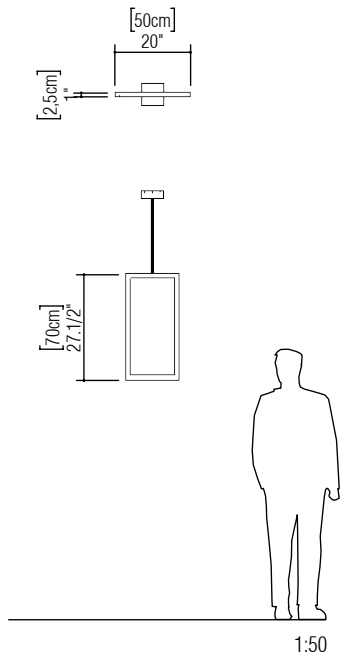

Reference: 1382
Line: Frame
Application: Pendant
Description: Rectangular Vertical Frame Pendant

Material: Natural Wood Veneer, MDF and Acrylic
Weight (unpacked):

Light Source Type: Integrated LED Strip
1 unit Driver, housed in junction box
Dimmable, 0-10V dimming
Color Temperature: 2700K, 3000K, 3500K or 4000K
CRI: 90
Light Output: 1050lm
Total Power (W): 10.5W

Isolation: Class II
Input Voltage (VAC): 110V - 277V
Input Frequency (Hz): 60Hz

Suspension Cable Length: 160cm/63in

Finish Options:

	01 Pine		25 Iridescent White
	02 Matte Black		26 Light Pink
	04 Tobacco		27 Gold
	06 Imbuia		28 Silver
	07 White		29 Teal
	09 Louro Freijó		30 Olive Green
	12 Teak		31 Ferrari Red
	13 Bluish Green		32 Copper
	15 Cappuccino		33 Bronze
	18 American Walnut		34 Maple
	22 Glossy Black		36 Emerald Green
	24 Marsala		37 Coral