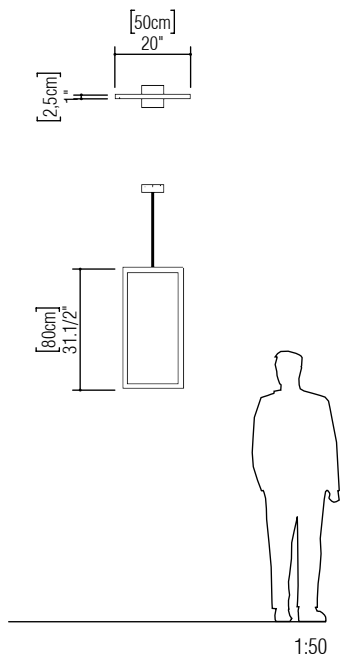

Reference: 1383
Line: Frame
Application: Pendant
Description: Rectangular Vertical Frame Pendant

Material: Natural Wood Veneer, MDF and Acrylic
Weight (unpacked):

Light Source Type: Integrated LED Strip
1 unit Driver, housed in junction box
Dimmable, 0-10V dimming
Color Temperature: 2700K, 3000K, 3500K or 4000K
CRI: 90
Light Output: 1200lm
Total Power (W): 12W

Isolation: Class II
Input Voltage (VAC): 110V - 277V
Input Frequency (Hz): 60Hz

Suspension Cable Length: 160cm/63in

Finish Options:

	01 Pine		25 Iridescent White
	02 Matte Black		26 Light Pink
	04 Tobacco		27 Gold
	06 Imbuia		28 Silver
	07 White		29 Teal
	09 Louro Freijó		30 Olive Green
	12 Teak		31 Ferrari Red
	13 Bluish Green		32 Copper
	15 Cappuccino		33 Bronze
	18 American Walnut		34 Maple
	22 Glossy Black		36 Emerald Green
	24 Marsala		37 Coral