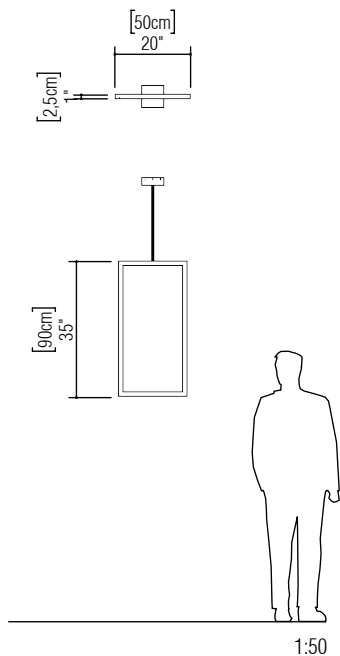

Reference: 1384  
Line: Frame  
Application: Pendant  
Description: Rectangular Vertical Frame Pendant

Material: Natural Wood Veneer, MDF and Acrylic  
Weight (unpacked):

Light Source Type: Integrated LED Strip  
1 unit Driver, housed in junction box  
Dimmable, 0-10V dimming  
Color Temperature: 2700K, 3000K, 3500K or 4000K  
CRI: 90  
Light Output: 1350lm  
Total Power (W): 13,5W

Isolation: Class II  
Input Voltage (VAC): 110V - 277V  
Input Frequency (Hz): 60Hz

Suspension Cable Length: 160cm/63in

Finish Options:

	01 Pine		25 Iridescent White
	02 Matte Black		26 Light Pink
	04 Tobacco		27 Gold
	06 Imbuia		28 Silver
	07 White		29 Teal
	09 Louro Freijó		30 Olive Green
	12 Teak		31 Ferrari Red
	13 Bluish Green		32 Copper
	15 Cappuccino		33 Bronze
	18 American Walnut		34 Maple
	22 Glossy Black		36 Emerald Green
	24 Marsala		37 Coral