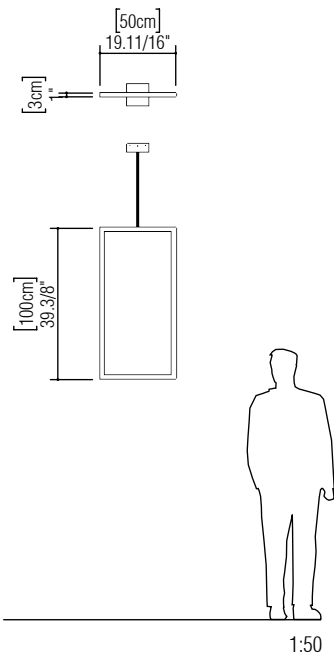

Finish Options:

	01 Pine		25 Iridescent White
	02 Matte Black		26 Light Pink
	04 Tobacco		27 Gold
	06 Imbuia		28 Silver
	07 White		29 Teal
	09 Louro Freijó		30 Olive Green
	12 Teak		31 Ferrari Red
	13 Bluish Green		32 Copper
	15 Cappuccino		33 Bronze
	18 American Walnut		34 Maple
	22 Glossy Black		36 Emerald Green
	24 Marsala		37 Coral