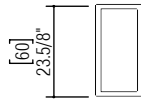

1:50

Finish Options:

	01 Pine		25 Iridescent White
	02 Matte Black		26 Light Pink
	04 Tobacco		27 Gold
	06 Imbuia		28 Silver
	07 White		29 Teal
	09 Louro Freijó		30 Olive Green
	12 Teak		31 Ferrari Red
	13 Bluish Green		32 Copper
	15 Cappuccino		33 Bronze
	18 American Walnut		34 Maple
	22 Glossy Black		36 Emerald Green
	24 Marsala		37 Coral