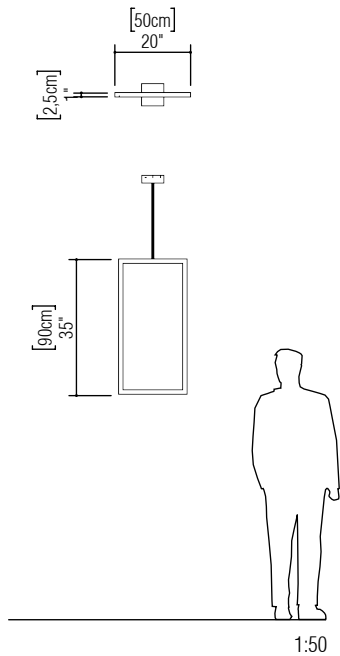

Finish Options:

	01 Pine		25 Iridescent White
	02 Matte Black		26 Light Pink
	04 Tobacco		27 Gold
	06 Imbuia		28 Silver
	07 White		29 Teal
	09 Louro Freijó		30 Olive Green
	12 Teak		31 Ferrari Red
	13 Bluish Green		32 Copper
	15 Cappuccino		33 Bronze
	18 American Walnut		34 Maple
	22 Glossy Black		36 Emerald Green
	24 Marsala		37 Coral