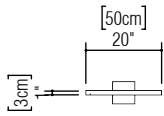

1:50

Finish Options:

	01 Pine		25 Iridescent White
	02 Matte Black		26 Light Pink
	04 Tobacco		27 Gold
	06 Imbuia		28 Silver
	07 White		29 Teal
	09 Louro Freijó		30 Olive Green
	12 Teak		31 Ferrari Red
	13 Bluish Green		32 Copper
	15 Cappuccino		33 Bronze
	18 American Walnut		34 Maple
	22 Glossy Black		36 Emerald Green
	24 Marsala		37 Coral