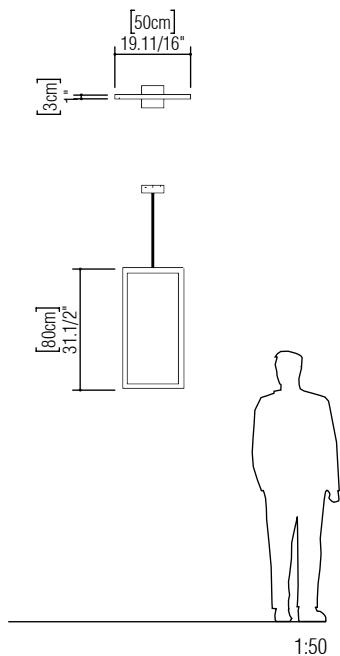

Finish Options:

	01 Pine		25 Iridescent White
	02 Matte Black		26 Light Pink
	04 Tobacco		27 Gold
	06 Imbuia		28 Silver
	07 White		29 Teal
	09 Louro Freijó		30 Olive Green
	12 Teak		31 Ferrari Red
	13 Bluish Green		32 Copper
	15 Cappuccino		33 Bronze
	18 American Walnut		34 Maple
	22 Glossy Black		36 Emerald Green
	24 Marsala		37 Coral