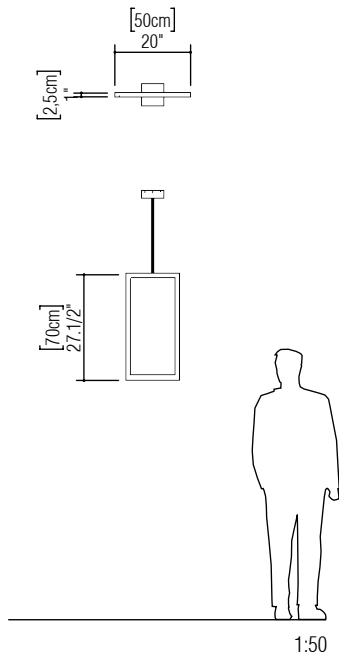

Finish Options:

	01 Pine		25 Iridescent White
	02 Matte Black		26 Light Pink
	04 Tobacco		27 Gold
	06 Imbuia		28 Silver
	07 White		29 Teal
	09 Louro Freijó		30 Olive Green
	12 Teak		31 Ferrari Red
	13 Bluish Green		32 Copper
	15 Cappuccino		33 Bronze
	18 American Walnut		34 Maple
	22 Glossy Black		36 Emerald Green
	24 Marsala		37 Coral