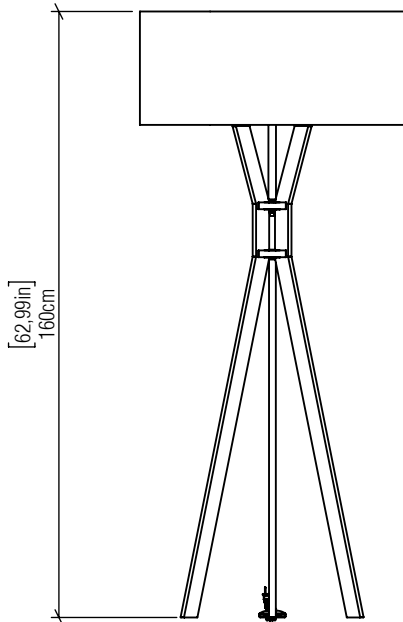

FINISHING OPTION:

	02 MATTE BLACK		27 GOLD
	06 IMBUIA		29 TEAL
	07 WHITE		30 OLIVE GREEN
	09 LOURO FREIJÓ		31 FERRARI RED
	12 TEAK		32 COPPER
	15 CAPPUCCINO		33 BRONZE
	18 AMERICAN WALNUT		34 MAPLE
	22 GLOSSY BLACK		38 PALE GOLD
	25 IREDESCENT WHITE		39 LEAD GREY
	26 LIGHT PINK		40 SATIN BLUE