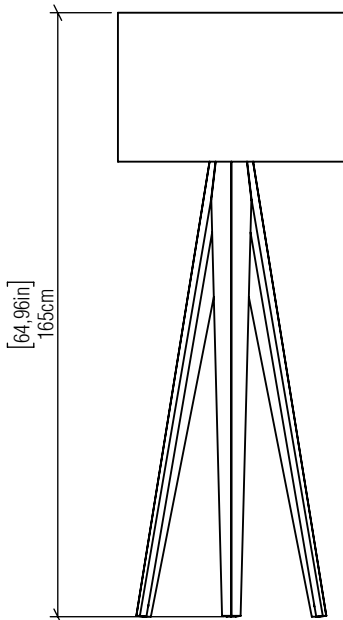

FINISHING OPTION:

02 MATTE BLACK	27 GOLD
06 IMBUIA	29 TEAL
07 WHITE	30 OLIVE GREEN
09 LOURO FREIJÓ	31 FERRARI RED
12 TEAK	32 COPPER
15 CAPPUCCINO	33 BRONZE
18 AMERICAN WALNUT	34 MAPLE
22 GLOSSY BLACK	38 PALE GOLD
25 IREDESCENT WHITE	39 LEAD GREY
26 LIGHT PINK	40 SATIN BLUE