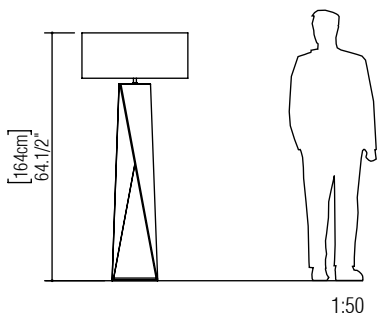

Reference: 3029.
Line: Spin
Application: Floor Lamp
Description: Spin Floor Lamp

Material: Natural Wood Veneer, MDF and Linen Shade
Weight (unpacked):

Light Source Type: E-26
1x 25W (max. each)
Fluorescent or LED
Bulbs not included

Color Temperature: Lamp dependent
CRI: Lamp dependent
Luminous Flux: Lamp dependent

Isolation: Class II
Input Voltage (VAC): 110 ~ 277V
Input Frequency (Hz): 60 Hz

Electric Cable Length: 300cm/118in
Certificates: