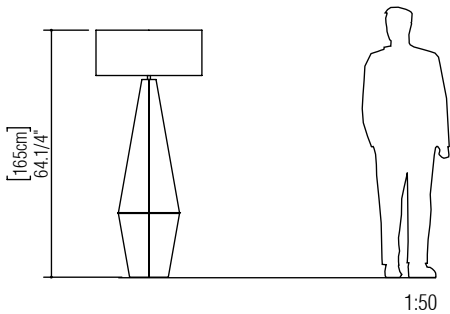

Reference: 3031.  
Line: Cone Duo  
Application: Floor Lamp  
Description: Cone Duo Floor Lamp

Material: Natural Wood Veneer, MDF and Linen Shade  
Weight (unpacked):

Light Source Type: E-26  
1x 25W (max. each)  
Fluorescent or LED  
Bulbs not included  
Color Temperature: Lamp dependent  
CRI: Lamp dependent  
Luminous Flux: Lamp dependent

Isolation: Class II  
Input Voltage (VAC): 110 ~ 277V  
Input Frequency (Hz): 60 Hz

Electric Cable Length: 300cm/118in

Certificates:

Finish Options:

	01 Pine		25 Iridescent White
	02 Matte Black		26 Light Pink
	04 Tobacco		27 Gold
	06 Imbuia		28 Silver
	07 White		29 Teal
	09 Louro Freijó		30 Olive Green
	12 Teak		31 Ferrari Red
	13 Bluish Green		32 Copper
	15 Cappuccino		33 Bronze
	18 American Walnut		34 Maple
	22 Glossy Black		36 Emerald Green
	24 Marsala		37 Coral