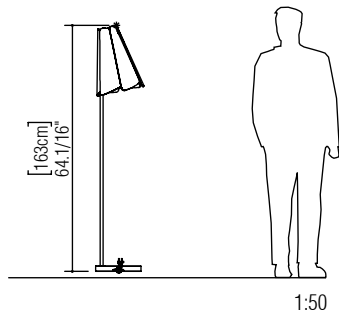

Reference: 3122
Line: Fuchsia
Application: Floor Lamp
Description: Fuchsia Floor Lamp

Material: Natural Wood Veneer, MDF and Stainless Steel Mast
Weight (unpacked):

Light Source Type: E-26
1x 25W (max. each)
Fluorescent or LED
Bulbs not included

Color Temperature: Lamp dependent
CRI: Lamp dependent
Luminous Flux: Lamp dependent

Isolation: Class II
Input Voltage (VAC): 110 ~ 277V
Input Frequency (Hz): 60 Hz

Electric Cable Length: 300cm/118in
Certificates: