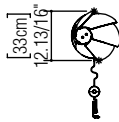

Reference: 3122
Line: Fuchsia
Application: Floor Lamp
Description: Fuchsia Floor Lamp

Material: Natural Wood Veneer, MDF and Stainless Steel Mast
Weight (unpacked):

Light Source Type: E-26
1x 25W (max. each)
Fluorescent or LED
Bulbs not included

Color Temperature: Lamp dependent
CRI: Lamp dependent
Luminous Flux: Lamp dependent

Isolation: Class II
Input Voltage (VAC): 110 ~ 277V
Input Frequency (Hz): 60 Hz

Electric Cable Length: 300cm/118in
Certificates: