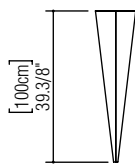

1:50

Finish Options:

	01 Pine		25 Iridescent White
	02 Matte Black		26 Light Pink
	04 Tobacco		27 Gold
	06 Imbuia		28 Silver
	07 White		29 Teal
	09 Louro Freijó		30 Olive Green
	12 Teak		31 Ferrari Red
	13 Bluish Green		32 Copper
	15 Cappuccino		33 Bronze
	18 American Walnut		34 Maple
	22 Glossy Black		36 Emerald Green
	24 Marsala		37 Coral