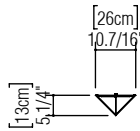

1:50

Finish Options:

	01 Pine		25 Iridescent White
	02 Matte Black		26 Light Pink
	04 Tobacco		27 Gold
	06 Imbuia		28 Silver
	07 White		29 Teal
	09 Louro Freijó		30 Olive Green
	12 Teak		31 Ferrari Red
	13 Bluish Green		32 Copper
	15 Cappuccino		33 Bronze
	18 American Walnut		34 Maple
	22 Glossy Black		36 Emerald Green
	24 Marsala		37 Coral