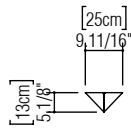

1:50

Finish Options:

	01 Pine		25 Iridescent White
	02 Matte Black		26 Light Pink
	04 Tobacco		27 Gold
	06 Imbuía		28 Silver
	07 White		29 Teal
	09 Louro Freijó		30 Olive Green
	12 Teak		31 Ferrari Red
	13 Bluish Green		32 Copper
	15 Cappuccino		33 Bronze
	18 American Walnut		34 Maple
	22 Glossy Black		36 Emerald Green
	24 Marsala		37 Coral