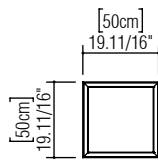

1:50

Finish Options:

	01 Pine		25 Iridescent White
	02 Matte Black		26 Light Pink
	04 Tobacco		27 Gold
	06 Imbuia		28 Silver
	07 White		29 Teal
	09 Louro Freijó		30 Olive Green
	12 Teak		31 Ferrari Red
	13 Bluish Green		32 Copper
	15 Cappuccino		33 Bronze
	18 American Walnut		34 Maple
	22 Glossy Black		36 Emerald Green
	24 Marsala		37 Coral