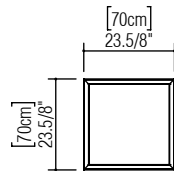

1:50

Finish Options:

	01 Pine		25 Iridescent White
	02 Matte Black		26 Light Pink
	04 Tobacco		27 Gold
	06 Imbuia		28 Silver
	07 White		29 Teal
	09 Louro Freijó		30 Olive Green
	12 Teak		31 Ferrari Red
	13 Bluish Green		32 Copper
	15 Cappuccino		33 Bronze
	18 American Walnut		34 Maple
	22 Glossy Black		36 Emerald Green
	24 Marsala		37 Coral