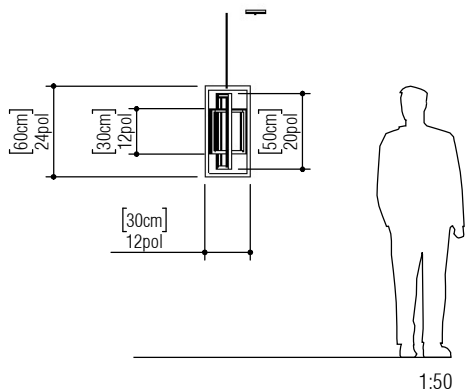

Reference: 1386
 Line: Frame
 Application: Pendant
 Description: Frame Rectangular Set Pendant 60x50x30

Material: Natural Wood Veneer, MDF and Acrylic
 Weight (unpacked): 2,65Kg

Light Source Type: Integrated LED Strip
 1 unit Driver, housed in junction box
 Dimmable, 0-10V dimming
 Color Temperature: 2700K, 3000K, 3500K or 4000K
 CRI: 90
 Light Output: 2200lm
 Total Power (W): 22W

Isolation: Class II
 Input Voltage (VAC): 110 ~ 277V
 Input Frequency (Hz): 60Hz

Suspension Cable Length: 160cm/63in

Finish Options:

	01 Pine		25 Iridescent White
	02 Coffee		26 Light Pink
	04 Tobacco		27 Gold
	06 Imbuia		28 Silver
	07 White		29 Teal
	09 Louro Freijo		30 Olive Green
	12 Teak		31 Ferrari Red
	13 Bluish Green		32 Copper
	15 Cappuccino		33 Bronze
	18 American Walnut		34 Birch
	22 Glossy Black		36 Emerald Green
	24 Marsala		37 Coral