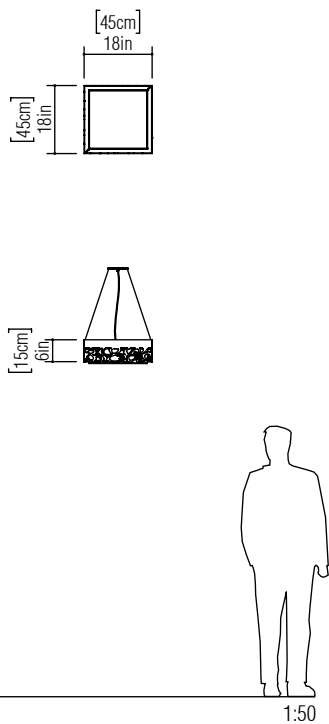

Reference: 1000.
Line: Olympics
Application: Pendant
Description: Olympics Square Suspension Pendant 45x15x45

Material: Natural Wood Veneer, MDF and Acrylic
Weight (unpacked): 2,50kg/5,51lb

Light Source Type: Integrated LED Module
1 unit Driver, housed in junction box
Dimmable, 0-10V dimming
Color Temperature: 2700K, 3000K or 4000K
CRI: 80 or 90
Light Output: 5520lm
Total Power (W): 40W

Isolation: Class II
Input Voltage (VAC): 110 ~ 277V
Input Frequency (Hz): 60 Hz

Suspension Cable Length: 160cm/63in
Certificates:

Finish Options:

	01 Pine		24 Marsala
	02 Coffee		25 Iridescent White
	04 Tobacco		26 Light Pink
	06 Imbuia		27 Gold
	07 White		28 Silver
	09 Louro Freijo		29 Teal
	12 Teak		30 Olive Green
	13 Bluish Green		31 Ferrari Red
	14 Yellow		32 Copper
	15 Cappuccino		33 Bronze
	18 American Walnut		34 Birch
	22 Black		