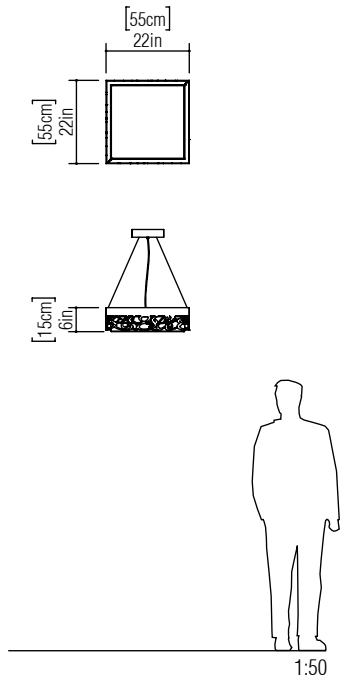

Reference: 1001.
Line: Olympics
Application: Pendant
Description: Olympics Square Suspension Pendant 55x15x55

Material: Natural Wood Veneer, MDF and Acrylic
Weight (unpacked): 2,90kg/6,39lb

Light Source Type: Integrated LED Module
1 unit Driver, housed in the canopy
Dimmable, 0-10V dimming
Color Temperature: 2700K, 3000K or 4000K
CRI: 80 or 90
Light Output: 8970lm
Total Power (W): 65W

Isolation: Class II
Input Voltage (VAC): 110 ~ 277V
Input Frequency (Hz): 60 Hz

Suspension Cable Length: 160cm/63in
Certificates:

Finish Options:

 01 Pine	 24 Marsala
 02 Coffee	 25 Iridescent White
 04 Tobacco	 26 Light Pink
 06 Imbuia	 27 Gold
 07 White	 28 Silver
 09 Louro Freijo	 29 Teal
 12 Teak	 30 Olive Green
 13 Bluish Green	 31 Ferrari Red
 14 Yellow	 32 Copper
 15 Cappuccino	 33 Bronze
 18 American Walnut	 34 Birch
 22 Black	