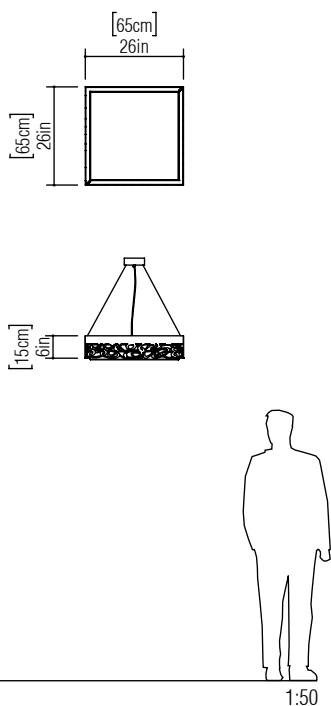

Reference: 1002.  
Line: Olympics  
Application: Pendant  
Description: Olympics Square Suspension Pendant 65x15x65

Material: Natural Wood Veneer, MDF and Acrylic  
Weight (unpacked): 4,75kg/10,47lb

Light Source Type: Integrated LED Module  
1 unit Driver, housed in the canopy  
Dimmable, 0-10V dimming  
Color Temperature: 2700K, 3000K or 4000K  
CRI: 80 or 90  
Light Output: 8970lm  
Total Power (W): 65W

Isolation: Class II  
Input Voltage (VAC): 110 ~ 277V  
Input Frequency (Hz): 60 Hz

Suspension Cable Length: 160cm/63in  
Certificates:

Finish Options:

 01 Pine	 24 Marsala
 02 Coffee	 25 Iridescent White
 04 Tobacco	 26 Light Pink
 06 Imbuia	 27 Gold
 07 White	 28 Silver
 09 Louro Freijo	 29 Teal
 12 Teak	 30 Olive Green
 13 Bluish Green	 31 Ferrari Red
 14 Yellow	 32 Copper
 15 Cappuccino	 33 Bronze
 18 American Walnut	 34 Birch
 22 Black	