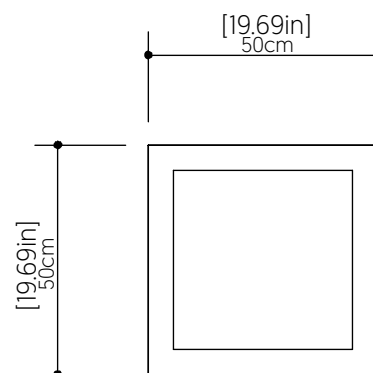

### Specifications

Light Source: Integrated LED Module  
 Driver Location: Inside the luminaire  
 Color Temperature: 3000K, 3500K and 4000K  
 Dimming Option: 0-10V, ELV/TRIAC  
 CRI: 90  
 Delivered Lumens: 2200 lm  
 Total Power: 32 W  
 Input Voltage: 120V - 277V  
 Input Frequency: 60 Hz  
 Canopy Dimension: N/A  
 Height Adjustment Limit: N/A  
 Weight: N/A

### Technical Drawing