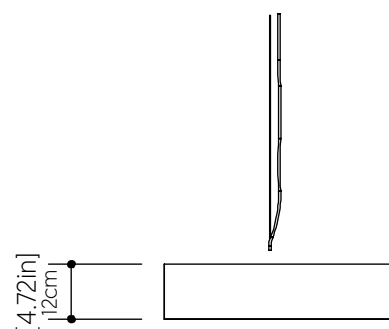

511LED [LED]

Name: Slatted Accord Ceiling Mounted 511 LED
Collection: Slatted
Application: Ceiling
Construction: Natural Wood Venner, MDF and Acrylic

Specifications

Light Source: Integrated LED Module
Driver Location: Inside the luminaire
Color Temperature: 3000K, 3500K and 4000K
Dimming Option: 0-10V, ELV/TRIAC
CRI: 90
Delivered Lumens: 2200 lm
Total Power: 32 W
Input Voltage: 120V - 277V
Input Frequency: 60 Hz
Canopy Dimension: N/A
Height Adjustment Limit: N/A
Weight: N/A

Fixture Image

Technical Drawing

Photometric Graph

Standards