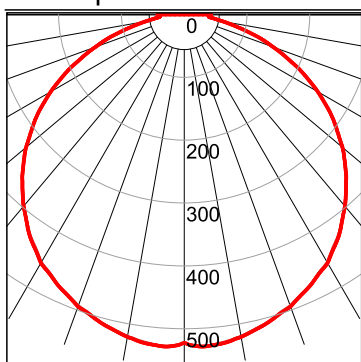

Photometric Graph

Standards