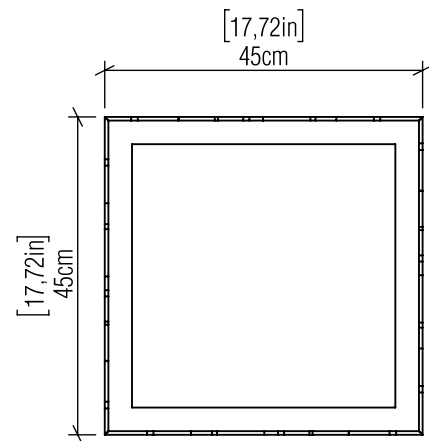

Technical Drawing