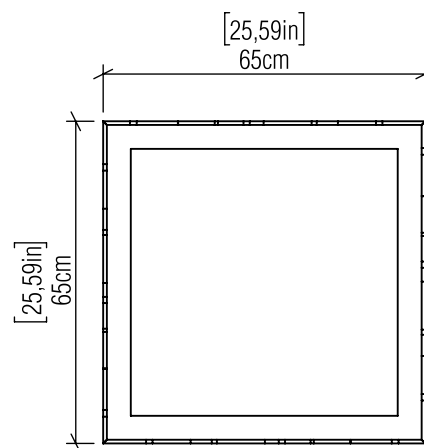

Input Voltage: 120V - 277V

Input Frequency: 60 Hz

Canopy Dimension: N/A

Height Adjustment Limit: N/A

Weight: N/A

### Technical Drawing