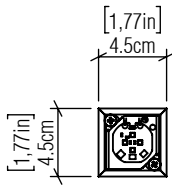

FINISHING OPTION:

	02 MATTE BLACK		27 GOLD
	06 IMBUIA		29 TEAL
	07 WHITE		30 OLIVE GREEN
	09 LOURO FREIJÓ		31 FERRARI RED
	12 TEAK		32 COPPER
	15 CAPPUCCINO		33 BRONZE
	18 AMERICAN WALNUT		34 MAPLE
	22 GLOSSY BLACK		38 PALE GOLD
	25 IREDESCENT WHITE		39 LEAD GREY
	26 LIGHT PINK		40 SATIN BLUE