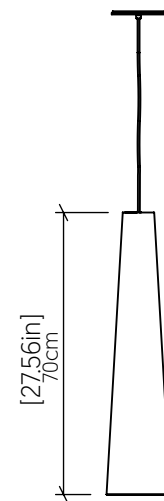

Technical Drawing