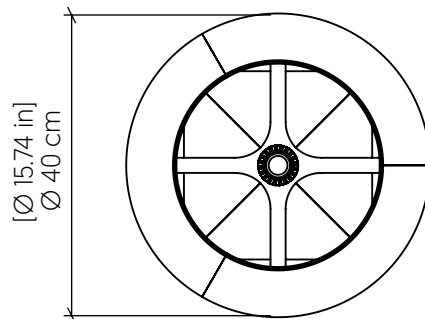

Technical Drawing