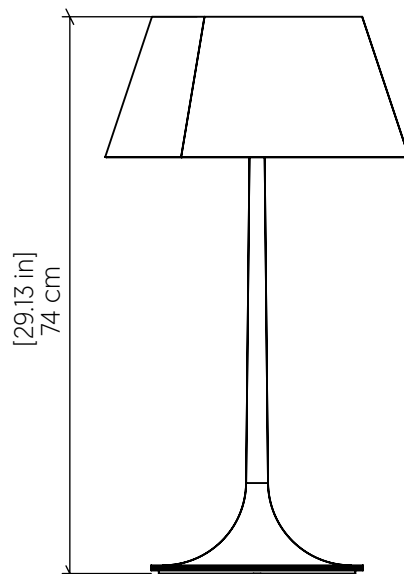

Technical Drawing