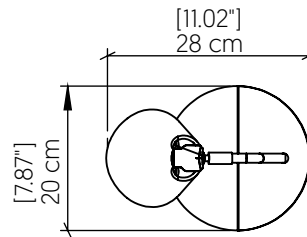

7063 [E-26]

Name: Balance Accord Table Lamp 7063
 Collection: Balance
 Application: Table
 Construction: Natural Wood Venner, MDF and Carbon Steel

Specifications

Light Source:	1x E26 25W 120v-277v
Driver Location	N/A
Color Temperature:	Lamp Dependent
Dimming Option:	Lamp Dependent
CRI:	Lamp Dependent
Delivered Lumens:	Lamp Dependent
Total Power:	Lamp Dependent
Input Voltage:	110V - 277V
Input Frequency:	60 Hz
Canopy Dimension	N/A
Height Adjustment Limit:	N/A
Weight:	N/A

Fixture Image

Technical Drawing

Features

5 Year warranty

Description

Photometric Graph

Standards