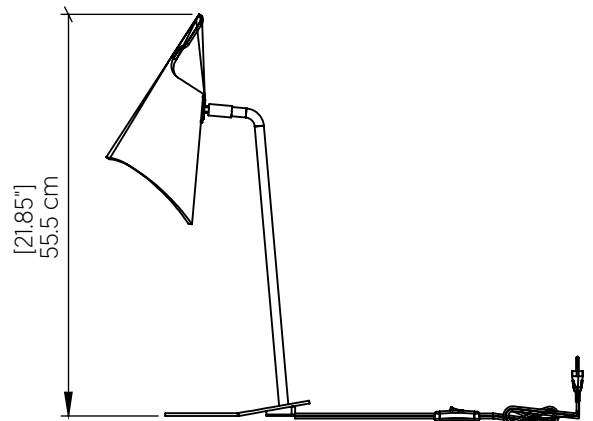

7063 [E-26]

Name: Balance Accord Table Lamp 7063
 Collection: Balance
 Application: Table
 Construction: Natural Wood Venner, MDF and Carbon Steel

Specifications

Light Source:	1x E26 25W 120v-277v
Driver Location	N/A
Color Temperature:	Lamp Dependent
Dimming Option:	Lamp Dependent
CRI:	Lamp Dependent
Delivered Lumens:	Lamp Dependent
Total Power:	Lamp Dependent
Input Voltage:	110V - 277V
Input Frequency:	60 Hz
Canopy Dimension	N/A
Height Adjustment Limit:	N/A
Weight:	N/A

Fixture Image

Technical Drawing

Features

5 Year warranty

Description

Photometric Graph

Standards