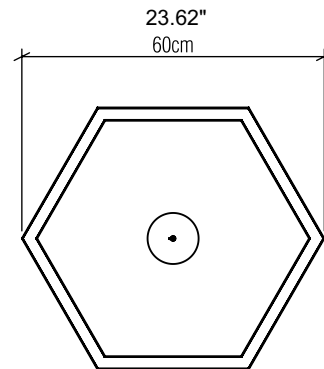

Technical Drawing