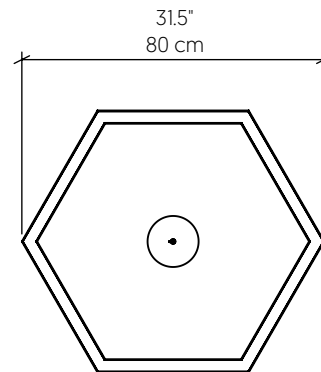

Technical Drawing